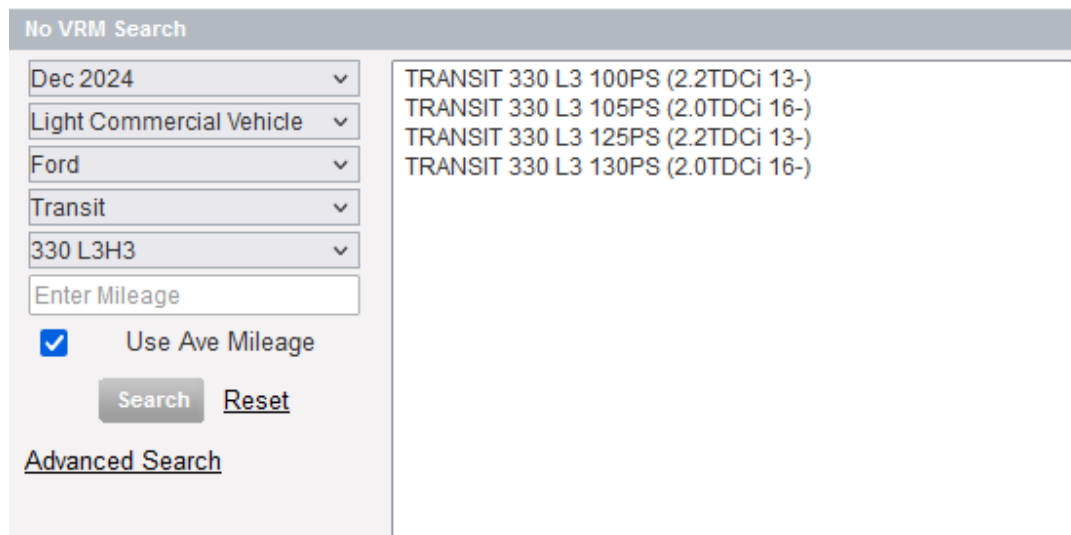

Searching for a: Ford Transit 330 L3 H3 Panel Van130PS 2.0TDCi 20/20 plate manual EU6

Please use below step-by-step guide to finding the vehicle

1. Press on the search tree button found to the left of the find button. Then the search tree window will appear below

2. Fill out the information in the first window starting with valuation month, make, model and then enter the mileage (can select average mileage if no mileage is available).

3. Once you hit the search button the next window will be populated with the information (see example). You can then select the correct engine size and years that are available.