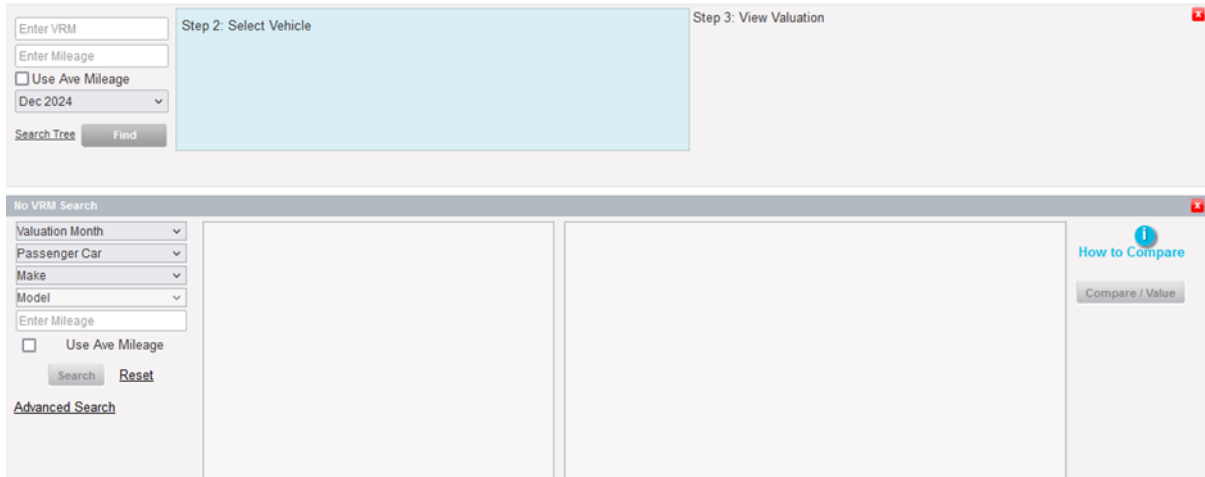

Searching for a: Ford Transit 330 L3 H3 Panel Van130PS 2.0TDCi 20/20 plate manual EU6

Please use below step-by-step guide to finding the vehicle

1. Press on the search tree button found to the left of the find button. Then the search tree window will appear below