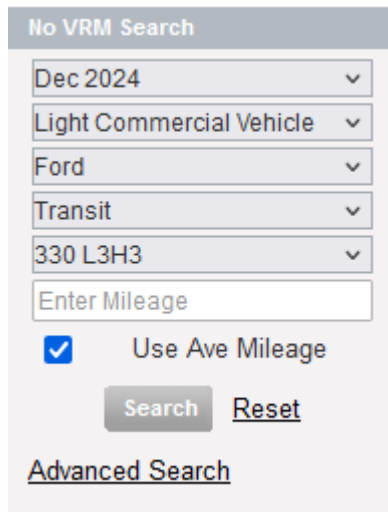

2. Fill out the information in the first window starting with valuation month, make, model and then enter the mileage (can select average mileage if no mileage is available).

3. Once you hit the search button the next window will be populated with the information (see example). You can then select the correct engine size and years that are available.